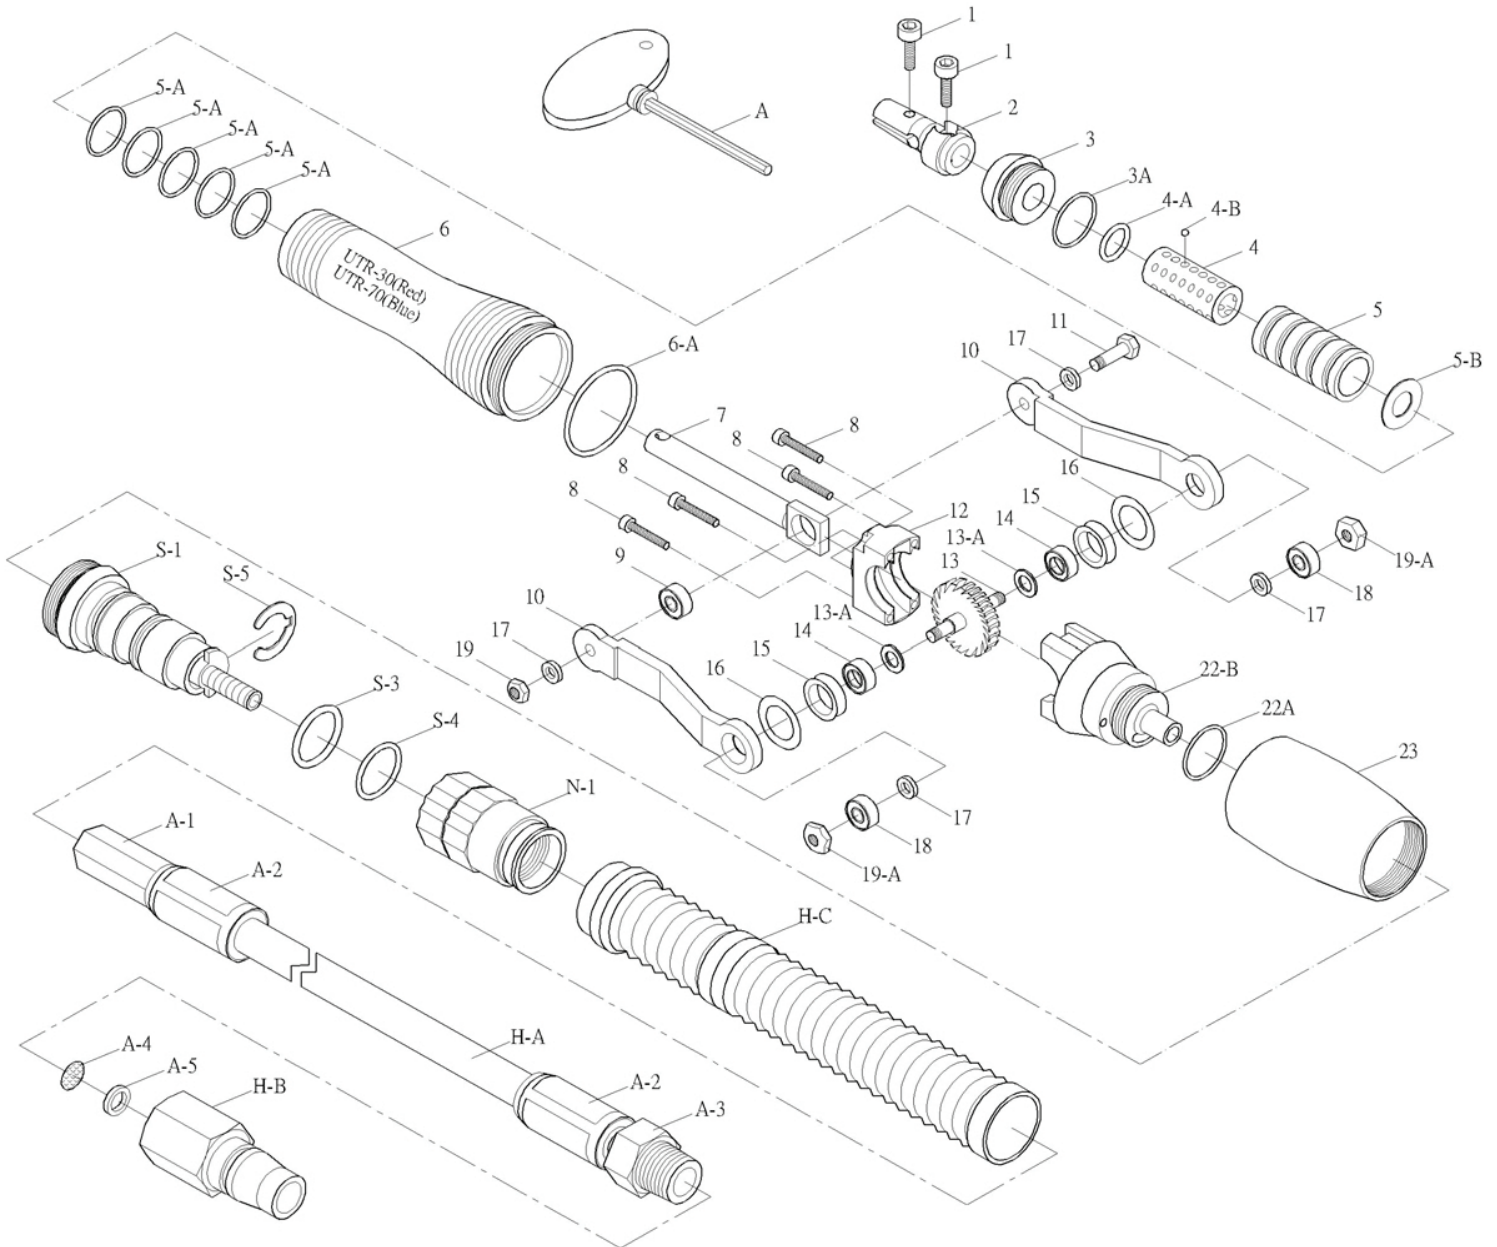

# Parts List

## UTR Turbo Lapper

Item# 850-2250 / 850-2245

| REF. | ITEM #   | DESCRIPTION (Qty.)     |
|------|----------|------------------------|
| 1    | 850-2255 | Screw (2)              |
| 2    | 850-2256 | Tool Holder φ3+1mm (2) |
| 3    | 850-2257 | Front Cover            |
| 3-A  | 850-2258 | O-Ring                 |
| 4    | 850-2259 | Bush                   |
| 4-A  | 850-2261 | O-Ring                 |
| 4-B  | 850-2262 | Fixed Ball (42)        |
| 5    | 850-2263 | Sliding Bush           |
| 5-A  | 850-2264 | O-Ring (5)             |
| 5-B  | 850-2265 | Washer                 |
| * 6  | 850-2266 | Front Body             |
| 6-A  | 850-2267 | O-Ring                 |
| 7    | 850-2268 | Main Shaft             |

| REF. | ITEM #   | DESCRIPTION (Qty.) |
|------|----------|--------------------|
| 8    | 850-2269 | Screw (4)          |
| 9    | 850-2271 | Bearing            |
| 10   | 850-2272 | Plastic Crank (2)  |
| 11   | 850-2273 | Bolt               |
| 12   | 850-2274 | Front Turbine Cab  |
| * 13 | 850-2276 | Turbine            |
| 13-A | 850-2277 | Copper Washer (2)  |
| 14   | 850-2278 | Bearing (2)        |
| 15   | 850-2279 | Bearing Fixer (2)  |
| 16   | 850-2281 | O-Ring (2)         |
| 17   | 850-2282 | Washer (4)         |
| 18   | 850-2283 | Bearing (2)        |
| 19   | 850-2284 | Nut                |

| REF. | ITEM #   | DESCRIPTION (Qty.) |
|------|----------|--------------------|
| 19-A | 850-2286 | Nut (2)            |
| 22-A | 850-2287 | O-Ring             |
| 22-B | 850-2288 | Air Inlet Body     |
| 23   | 850-2289 | Rear Body          |
| S-1  | 850-2290 | Switch Body        |
| S-3  | 850-2291 | O-Ring             |
| S-4  | 850-2292 | O-Ring             |
| S-5  | 850-2293 | C-Ring             |
| N-1  | 850-2294 | On-Off Switch      |
| H-C  | 850-2295 | Muffler Pipe       |
| H-A  | 850-2296 | Air Hose Set       |
| H-B  | 850-2297 | Quick Joint        |
| A    | 850-2298 | Hex Key            |